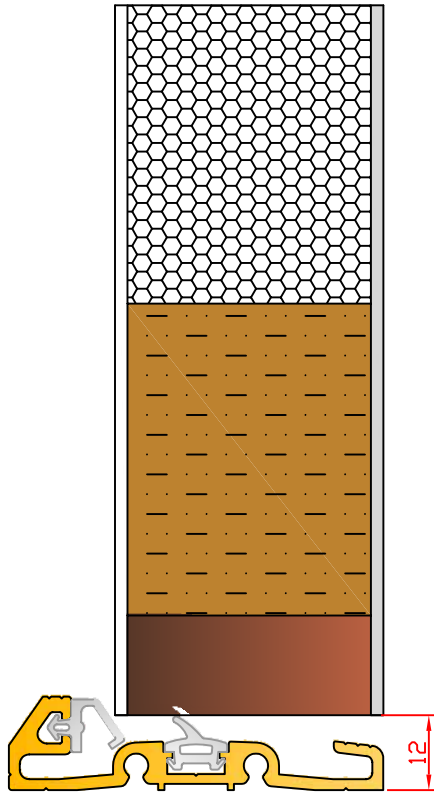

# Threshold Options

Shown Profile 22 2438 other thresholds  
available on request

Profile 22 2438 Goal post

Profile 22 2438 Goal post  
With 20mm under door packer  
10mm packer available on request

Profile 22 2438 With 85mm cill  
Also available 155mm, 180mm