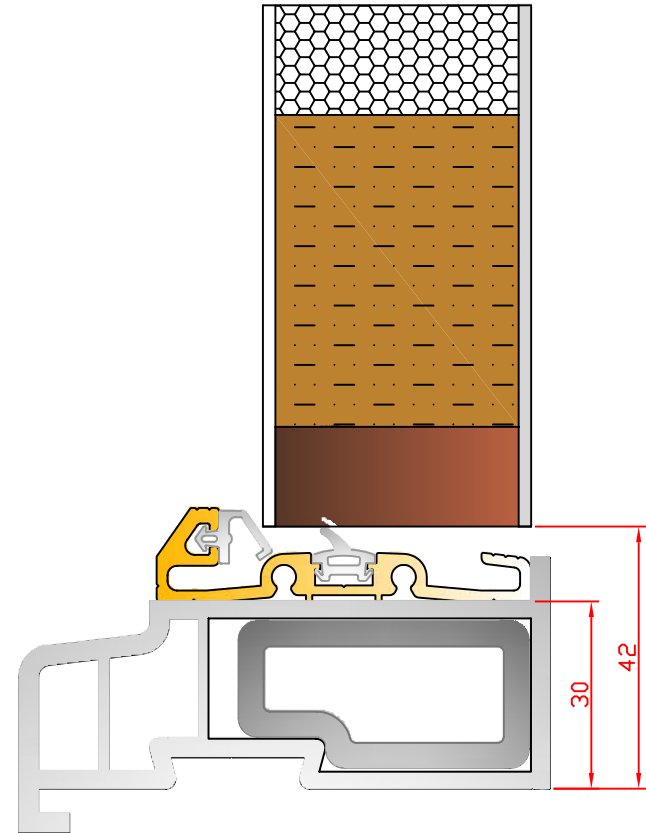

# Threshold Options

Shown Profile 22 2438 other thresholds  
available on request

Profile 22 2438 Goal post

Profile 22 2438 Goal post  
With 20mm under door packer  
10mm packer available on request

Profile 22 2438 With 85mm cill  
Also available 155mm, 180mm