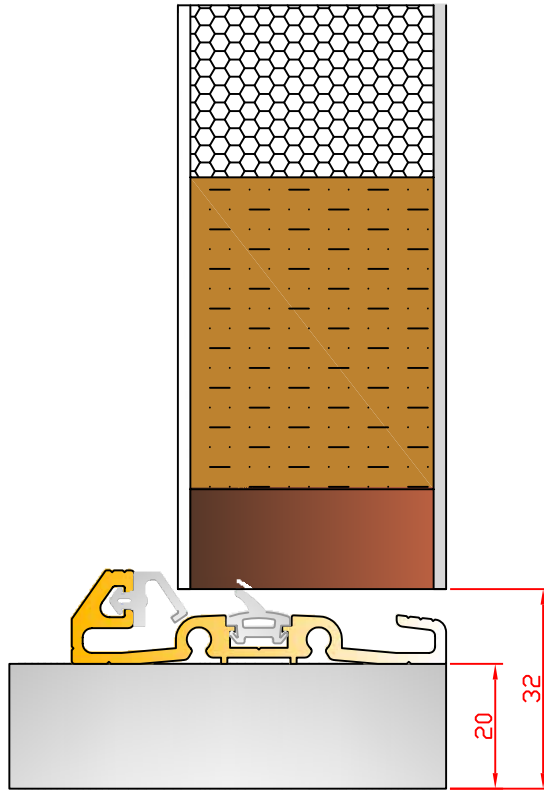

# Threshold Options

Shown Profile 22 2438 other thresholds  
available on request

Profile 22 2438 Goal post

Profile 22 2438 Goal post  
With 20mm under door packer  
10mm packer available on request

Profile 22 2438 With 85mm cill  
Also available 155mm, 180mm