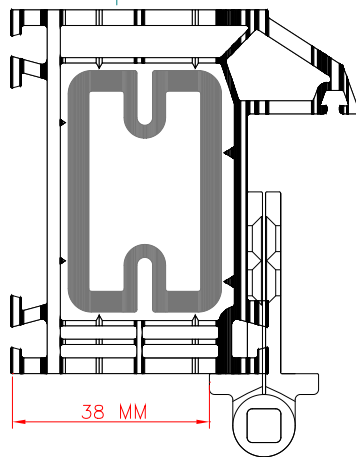

c10393088;Profile 22
Outerframe edge of
profile to hinge
clearance

c10393088;Paddock
Mk 4 Hinge for
Thermoplastic doors