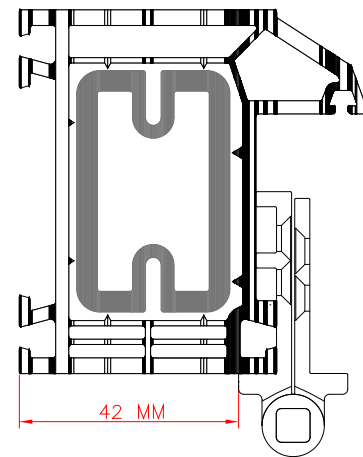

c10393088;Paddock
Mk 6 Hinge for
GRP doors

All Dimensions are nominal.
DO NOT SCALE FROM THIS DRAWING.
Notes: This chart is for identification purposes only
and should not be used as the sole source
for technical reference.

All information in this publication is provided for guidance only and is given in good faith. As it is company policy to continually improve products, methods and materials, changes of specification may be made from time to time without prior notice. This statement does not affect your statutory rights.