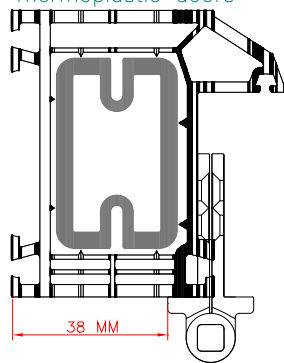

c10393088;Profile 22
Outerframe edge of
profile to hinge
clearance

c10393088;Paddock
Mk 4 Hinge for
Thermoplastic doors