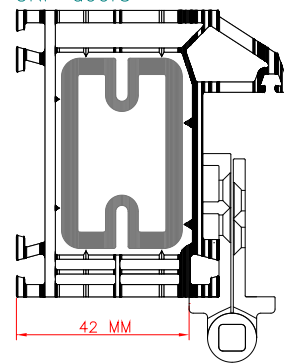

c10393088;Paddock
Mk 6 Hinge for
GRP doors