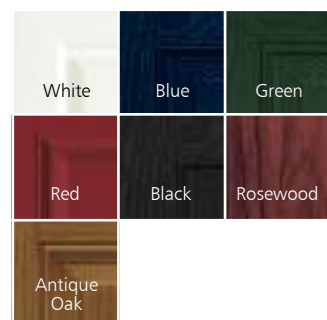

## Colour option

All colours are a visual representation only. Please ask for samples if you would like to see accurate swatches. Please note all colours are provided with a white internal face and frame with the exception of Antique Oak and Rosewood which are available with a white or matching internal face and wood effect frame.

## Glass option

AG004    AG005    AG027    AG028    AG029\*

\*The main feature colour in the glazing is available in Red, Blue, Green or clear.