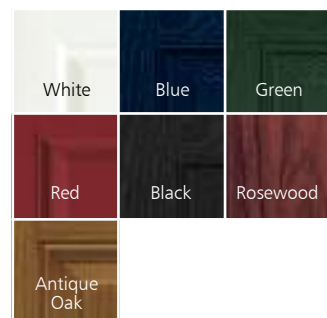

## Colour option

All colours are a visual representation only. Please ask for samples if you would like to see accurate swatches. Please note all colours are provided with a white internal face and frame with the exception of Antique Oak and Rosewood which are available with a white or matching internal face and wood effect frame.

## Glass option

NB001

NB022

NB023

NB024\*

Georgian

Please note Georgian cassette is supplied in the same colour as the door selected and comes with your choice of backing glass.

\*The main feature colour in the glazing is available in Red, Blue, Green or clear.