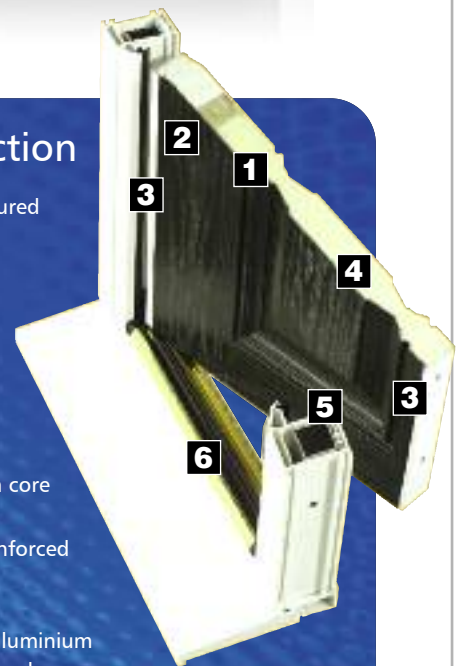

Door construction

1. **1** Strong through coloured GRP facing
2. **2** Composite material inner frame
3. **3** Full face hinge and lock plates
4. **4** High insulation foam core
5. **5** Dedicated 70mm reinforced PVC-U frame
6. **6** Slim, low step over aluminium threshold with twin seals