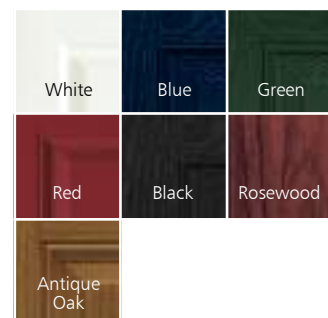

## Colour option

All colours are a visual representation only. Please ask for samples if you would like to see accurate swatches. Please note all colours are provided with a white internal face and frame with the exception of Antique Oak and Rosewood which are available with a white or matching internal face and wood effect frame.

## Glass option

GD001

GD002

GD023\*

GD004

\*The main feature colour in the glazing is available in Red, Blue, Green or clear.