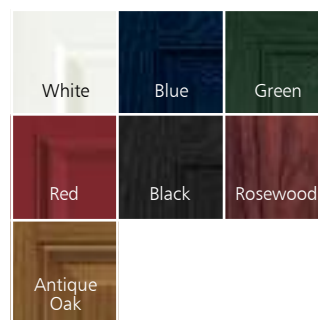

## Colour option

All colours are a visual representation only. Please ask for samples if you would like to see accurate swatches. Please note all colours are provided with a white internal face and frame with the exception of Antique Oak and Rosewood which are available with a white or matching internal face and wood effect frame.