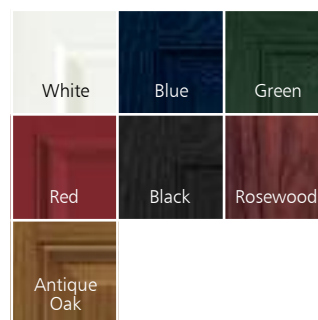

## Colour option

All colours are a visual representation only. Please ask for samples if you would like to see accurate swatches. Please note all colours are provided with a white internal face and frame with the exception of Antique Oak and Rosewood which are available with a white or matching internal face and wood effect frame.