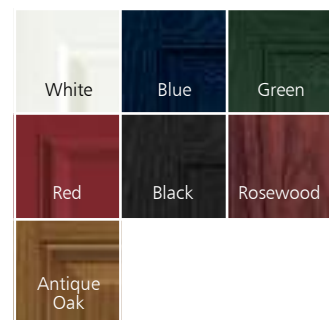

## Colour option

All colours are a visual representation only. Please ask for samples if you would like to see accurate swatches. Please note all colours are provided with a white internal face and frame.

## Colour option

All colours are a visual representation only. Please ask for samples if you would like to see accurate swatches. Please note all colours are provided with a white internal face and frame with the exception of Antique Oak and Rosewood which are available with a white or matching internal face and wood effect frame.

# Side Panels

Adding side panels to your front entrance can really create a feeling of grandeur. Used on either or both sides of the door the extra glazed areas allow floods of light into your home.

Side panels are available in the designs below as well as a selection of leaded designs (see page 18 for details).