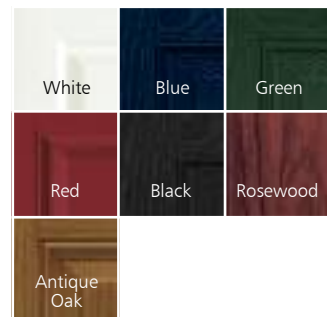

## Colour option

All colours are a visual representation only. Please ask for samples if you would like to see accurate swatches. Please note all colours are provided with a white internal face and frame with the exception of Antique Oak and Rosewood which are available with a white or matching internal face and wood effect frame.