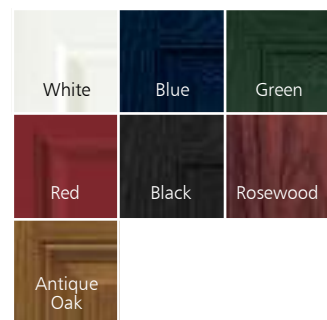

## Colour option

\*The main feature colour in the glazing is available in Red, Blue, Green or clear.

All colours are a visual representation only. Please ask for samples if you would like to see accurate swatches. Please note all colours are provided with a white internal face and frame with the exception of Antique Oak and Rosewood which are available with a white or matching internal face and wood effect frame.

## Glass option

LF021

LF002

LF023\*

LF004

\*The main feature colour in the glazing is available in Red, Blue, Green or clear.

## Colour option

All colours are a visual representation only. Please ask for samples if you would like to see accurate swatches. Please note all colours are provided with a white internal face and frame.