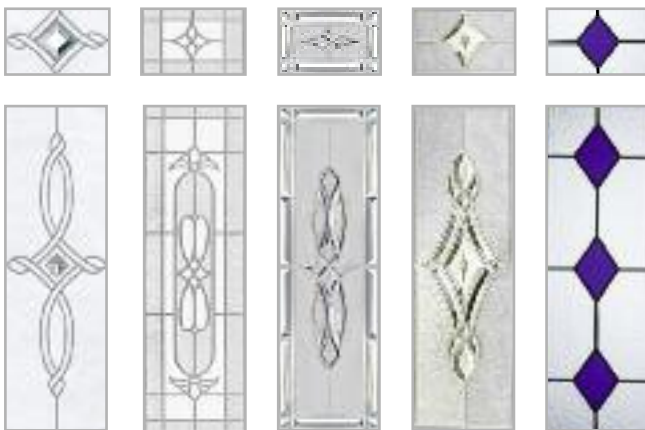

Glass option

AG004   AG005   AG027   AG028   AG029*

*The main feature colour in the glazing is available in Red, Blue, Green or clear.