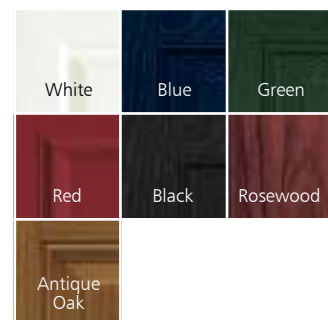

## Colour option

All colours are a visual representation only. Please ask for samples if you would like to see accurate swatches. Please note all colours are provided with a white internal face and frame with the exception of Antique Oak and Rosewood which are available with a white or matching internal face and wood effect frame.

## Glass option

AG001

AG002

AG023

AG024

AG025\*

AG026\*

\*The main feature colour in the glazing is available in Red, Blue, Green or clear.