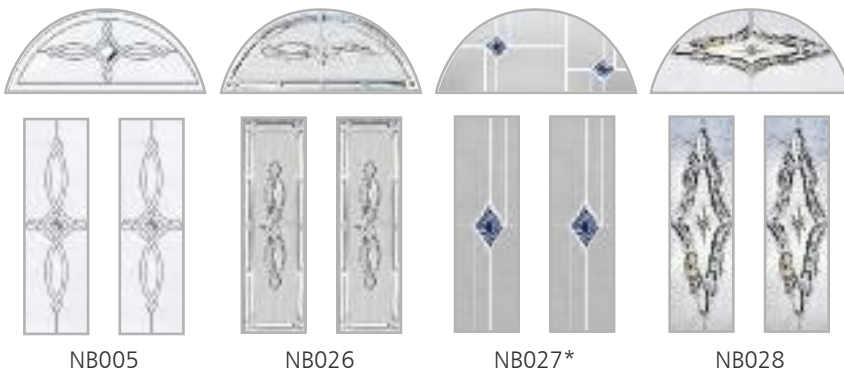

Glass option

*The main feature colour in the glazing is available in Red, Blue, Green or clear.