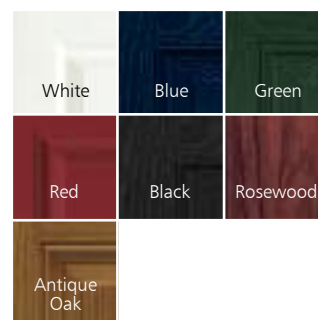

## Colour option

All colours are a visual representation only. Please ask for samples if you would like to see accurate swatches. Please note all colours are provided with a white internal face and frame.

## Glass option

LF021

LF002

LF023\*

LF004

CT025\*

\*The main feature colour in the glazing is available in Red, Blue, Green or clear.

## Colour option

All colours are a visual representation only. Please ask for samples if you would like to see accurate swatches. Please note all colours are provided with a white internal face and frame with the exception of Antique Oak and Rosewood which are available with a white or matching internal face and wood effect frame.