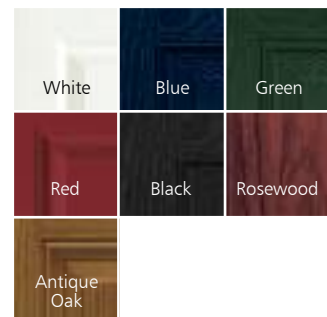

## Colour option

All colours are a visual representation only. Please ask for samples if you would like to see accurate swatches. Please note all colours are provided with a white internal face and frame with the exception of Antique Oak and Rosewood which are available with a white or matching internal face and wood effect frame.

## Glass option

\*The main feature colour in the glazing is available in Red, Blue, Green or clear.