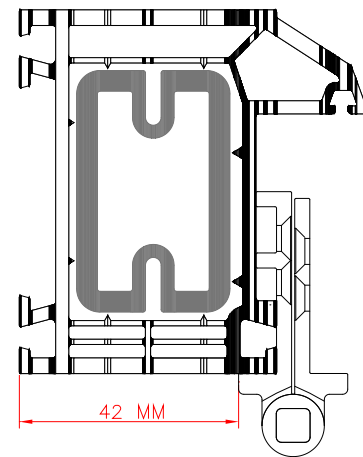

c10393088;Paddock
Mk 6 Hinge for
GRP doors

All Dimensions are nominal.
DO NOT SCALE FROM THIS DRAWING.
Notes: This chart is for identification purposes only
and should not be used as the sole source
for technical reference.

All information in this publication is provided for guidance only and is given
in good faith. As it is company policy to continually improve products,
methods and materials, changes of specification may be made from time
to time without prior notice. This statement does not affect your statutory
rights.